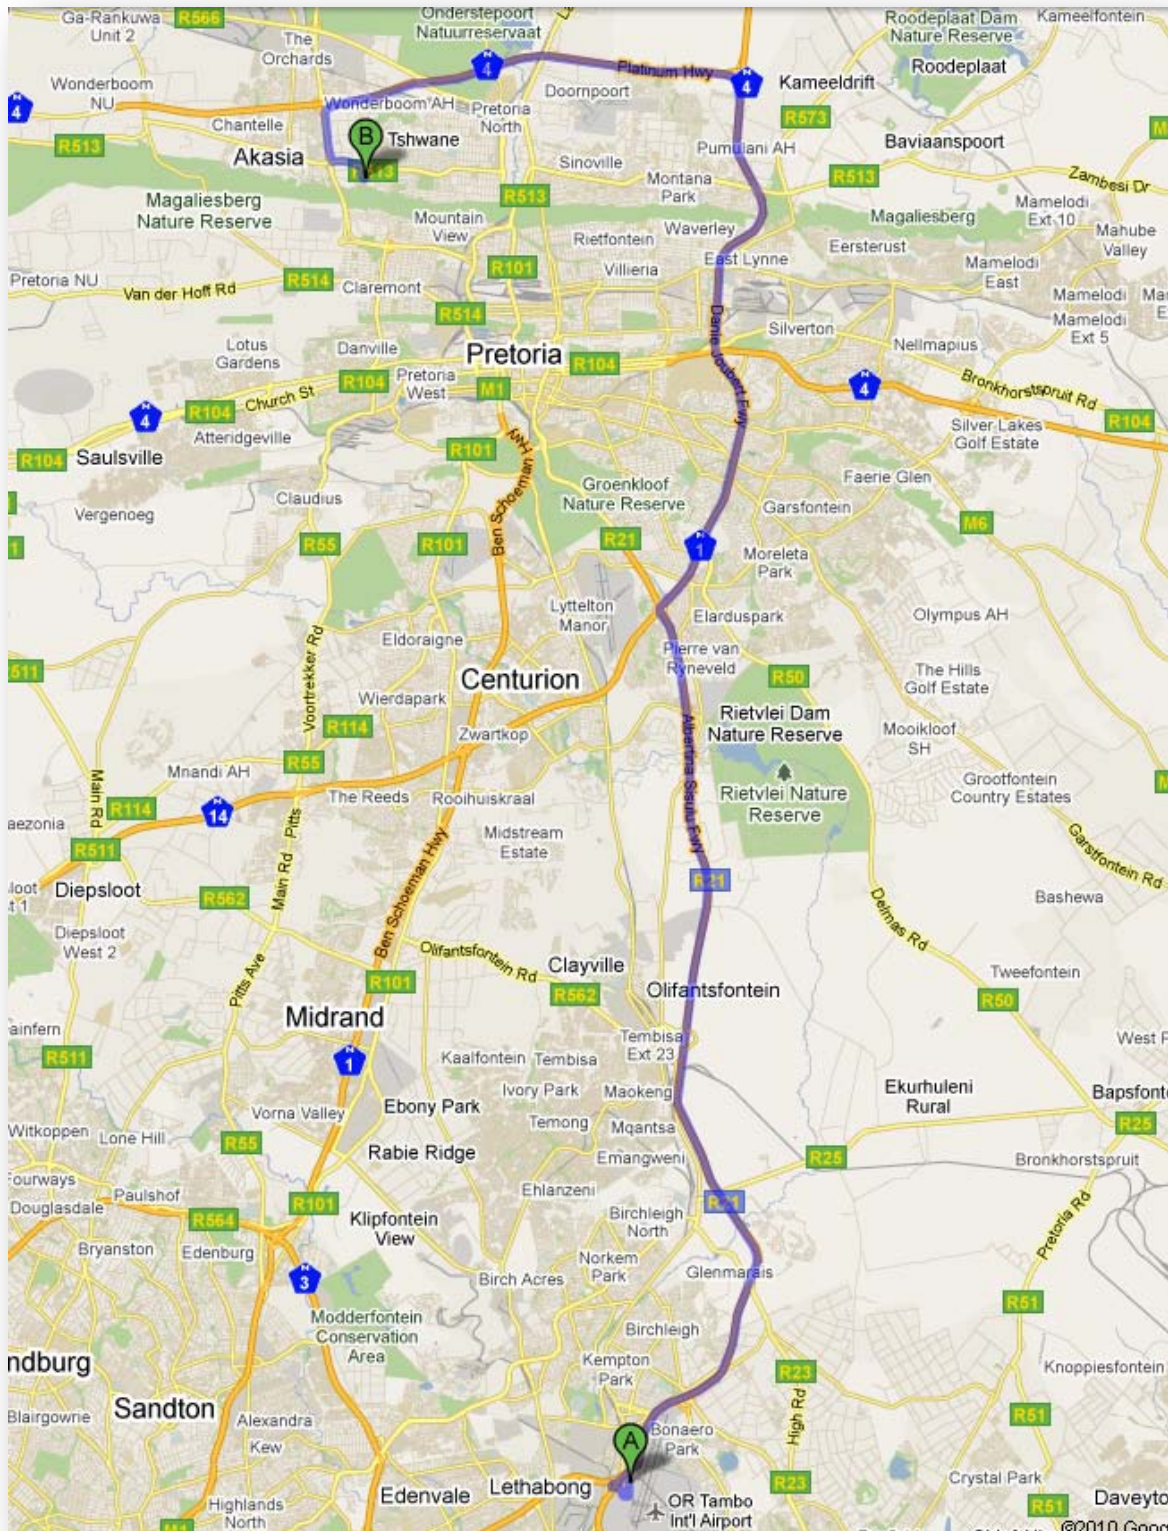

DRIVING DIRECTIONS TO PETRO'S PLACE GUEST HOUSE

From O.R. Tambo International Airport, Kempton Park

81,2 km – about 48 mins

- A** O.R. Tambo International Airport
Kempton Park
1. Head south 650 m
 2. Take the 2nd right 350 m
 3. Take the ramp to Albertina Sisulu Fwy/R21 220 m
 4. Keep left at the fork to continue toward Albertina Sisulu Fwy/R21 and merge onto Albertina Sisulu Fwy/R21 600 m
 5. Take the exit onto R21 36,2 km
 6. Take exit 134 to merge onto Danie Joubert Fwy/N1 toward Polokwane
Partial toll road 22,5 km
 7. Slight left at Platinum Hwy/N4 (signs for Rustenburg)
Toll road 16,1 km
 8. Take exit 272-Winternest Interchange to merge onto John Vorster Dr/R80 toward John Vorster Dr/Pretoria 2,4 km
 9. Take the R513 ramp to Brits Rd 600 m
 10. Turn left at Brits Rd/R513 1,1 km
 11. Turn right at Main St
Destination will be on the right 500 m
- B** Petro's Place Guest House
127 Main Str
Akasia 0182